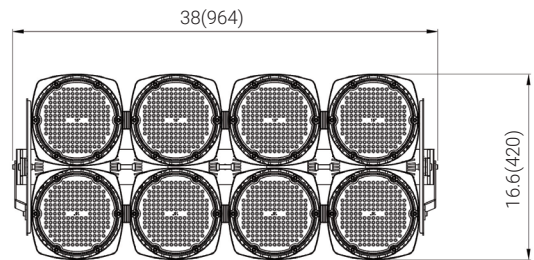

DIMENSIONS

unit: in(mm)

600W

800W