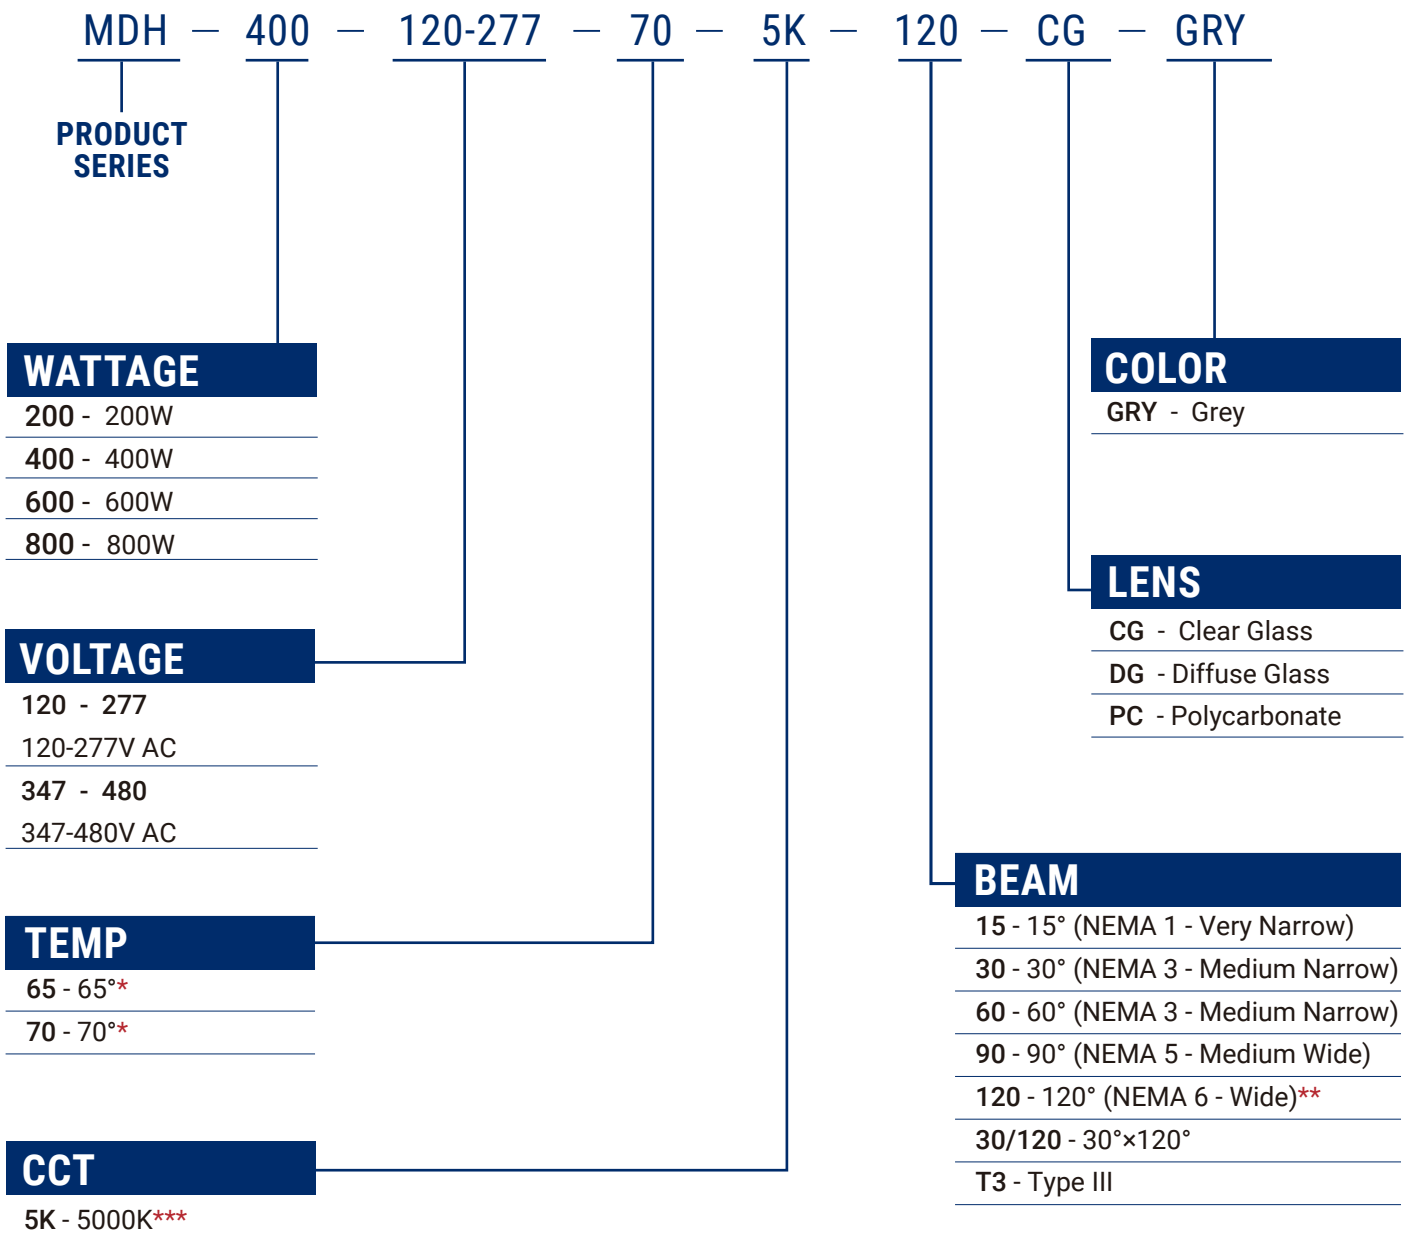

ORDERING INFORMATION

EXAMPLE: MDH-400-120-277-70-5K-120-CG-GRY

* 70°C rating for glass lens options only, Polycarbonate lens rated for 65°C

** Glass lens only available with 120° optic

** PC lens available with all optic options but 120° optic

*** For other CCT options, please contact your sales representative.

**** 400W 600W 800W pre-installed with Junction Box and 3ft cord, custom cord length available upon request