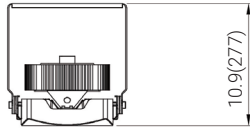

120°
NEMA 6 - Wide

30°x120°

Type III

DIMENSIONS

unit: in(mm)

200W

600W

400W