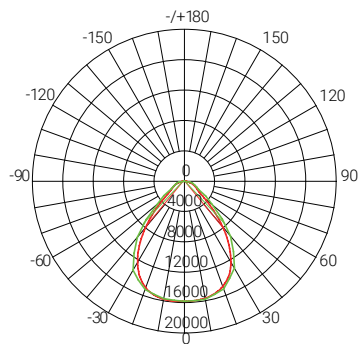

This table only lists part of the model lumen parameters, if you need other model parameters, please contact our sales

15°
NEMA 1 - Very Narrow

30°
NEMA 3 - Medium Narrow

60°
NEMA 3 - Medium Narrow

90°
NEMA 5 - Medium Wide