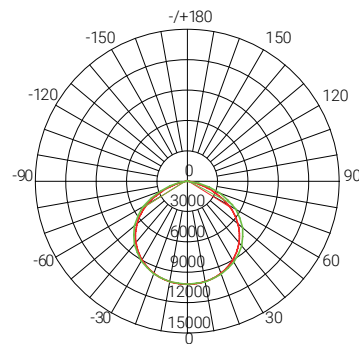

This table only lists part of the model lumen parameters, if you need other model parameters, please contact our sales

15°
NEMA 1 - Very Narrow

30°
NEMA 3 - Medium Narrow

60°
NEMA 3 - Medium Narrow

90°
NEMA 5 - Medium Wide