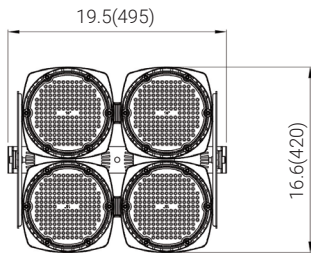

120°
NEMA 6 - Wide

30°x120°

Type III

DIMENSIONS

unit: in(mm)

200W

600W

400W