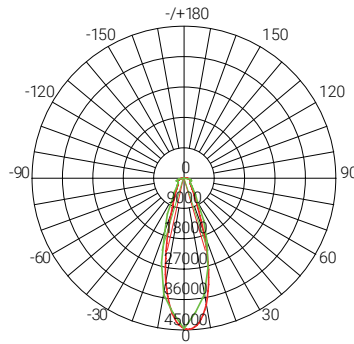

30°
NEMA 3 - Medium Narrow