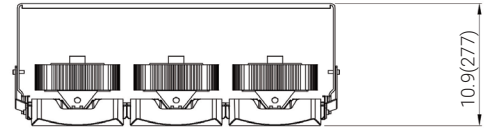

120°
NEMA 6 - Wide

30°x120°

Type III

DIMENSIONS

unit: in(mm)

200W

600W

400W