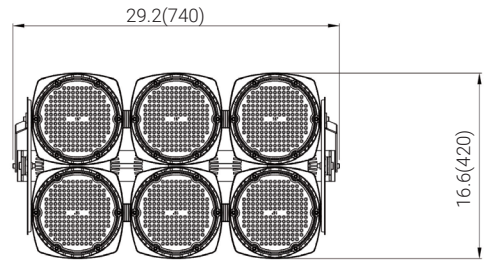

120°
NEMA 6 - Wide

30°x120°

Type III

DIMENSIONS

unit: in(mm)

200W

600W

400W