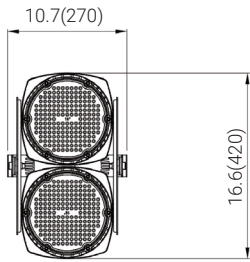

120°
NEMA 6 - Wide

30°x120°

Type III

DIMENSIONS

unit: in(mm)

200W

600W

400W