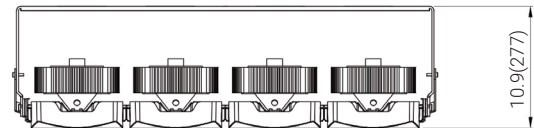

DIMENSIONS

unit: in(mm)

600W

800W