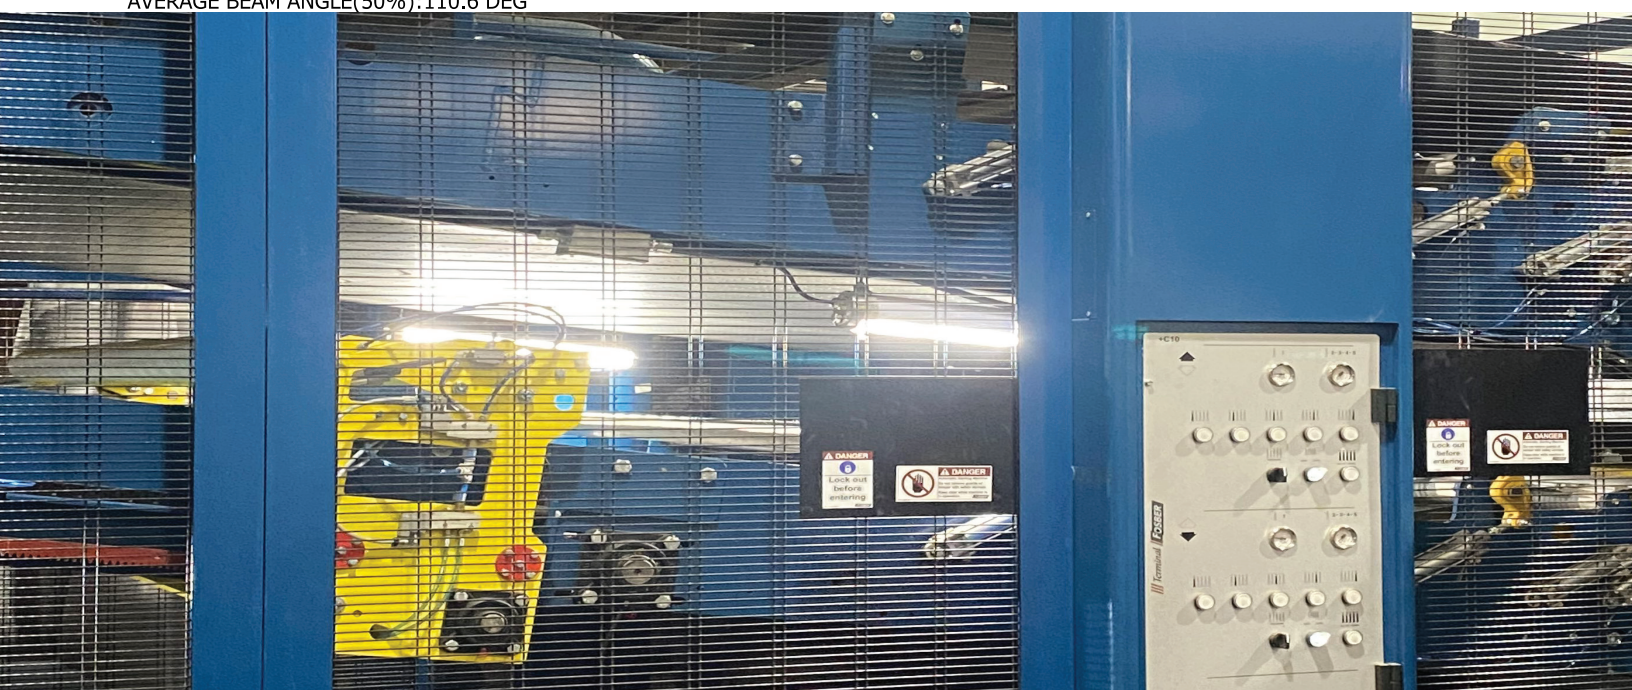

Options

Cable Hang Mount

Product design and specification is subject to change without notice. See website for most up to date version. © 2023 Red Sky Lighting LLC All Rights Reserved

1(262)-456 5002

contact@redskylighting.com

www.redskylighting.com

Red Sky Lighting LLC

9370 Pittsburgh Ave

Rancho Cucamonga, CA 91730, USA

RED SKY
SERIOUSLY SAFE LIGHTS™