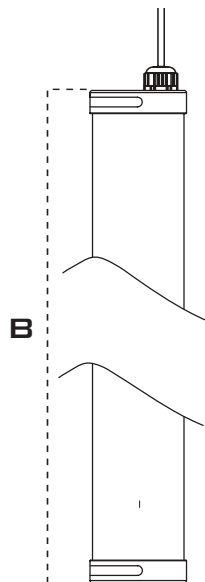

Certification and Ratings

UL1598 Wet Location	IP69K
UL 8750 LED Safety CSA	IK10 (PC)
C22.2 No. 250.13-14	IK08 (PE)
NSF Listed (Contact Us)	

Dimensions

	A	B
20W	2.95/75	23.6/600
36W	2.95/75	47.2/1200
45W	2.95/75	59.1/1500

Units: in/mm

Weight

20W	2.65/1.2
36W	4.85/2.2
45W	5.95/2.7

Units: lbs/kgs

SPECIFICATIONS

Voltage/Frequency	AC100-277V 50/60hz
Power	20W 36W 45W
Lumen Output*	2,700Lm 4,860Lm 6,075Lm
Efficacy	110Lm/W - 140Lm/W
Beam Angle	120°
Construction	PC or PE Polymer Housing Aluminum Board
Power Factor	>95% @120V
Surge Protection	4Kva
Ambient Temperature	-4°F to 104°F (-20°C to 40°C)
Lens Material*	Polycarbonate or Acrylic
Hardware	Stainless Steel Clips and Caps
Connection	M20x1.5 SS316 Cable Glands
Color Rendering Index	Ra>80
L70	75,000 Hours
Dimming	0/1-10V
Warranty	5 Year Fixture Warranty