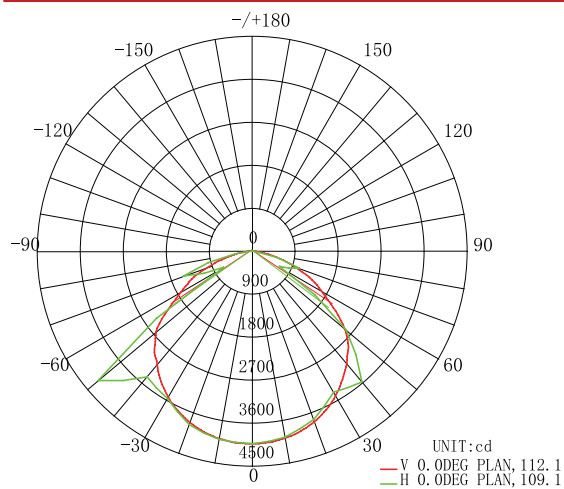

Order Information

Example: TFT-20-UNV-5000K-DIFF-PC

Tuff-Tube Series

TFT

Fixture

20

Wattage

20W
36W
45W

UNV

Voltage

120-277V

5000K

CCT

5000K
4000K

DIFF

Lens

DIFF-Diffuse
CLR-Clear**

PC

Material

PC-Polycarbonate
PE-Acrylic*

Accessories

CHM: Cable Hang Mount

REB: Rebreather Vent (Standard)

SCE: Series Connection Endcap***

*PE Lens Material is only available in Diffused lens

**Contact Us for application suitability - Special Order

***Contact Factory

Photometrics