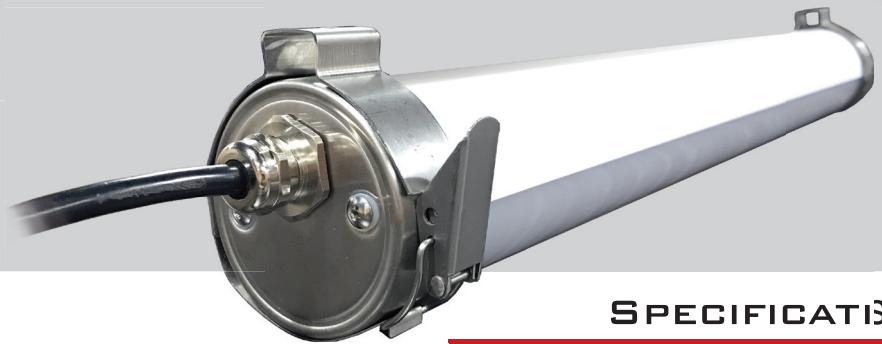

Tuff-Tube Series

The Tuff-Tube is perfectly suited for harsh conditions in highly polluted environments where a high level of quality lighting is needed. Rated IP69K with an IK10 shock rating, the Tuff-Tube handles water, dust, humidity, corrosion, and other harsh elements with ease. Designed for use in food processing, agricultural applications, mining, and water treatment plants.

Certification and Ratings

UL1598 Wet Location	IP69K
UL 8750 LED Safety CSA	IK10 (PC)
C22.2 No. 250.13-14	IK08 (PE)
NSF Listed (Contact Us)	

Dimensions

	A	B
20W	2.95/75	23.6/600
36W	2.95/75	47.2/1200
45W	2.95/75	59.1/1500

Units: in/mm

Weight

20W	2.65/1.2
36W	4.85/2.2
45W	5.95/2.7

Units: lbs/kgs

SPECIFICATIONS

Voltage/Frequency	AC100-277V 50/60hz
Power	20W 36W 45W
Lumen Output*	2,700Lm 4,860Lm 6,075Lm
Efficacy	110Lm/W - 140Lm/W
Beam Angle	120°
Construction	PC or PE Polymer Housing Aluminum Board
Power Factor	>95% @120V
Surge Protection	4Kva
Ambient Temperature	-4°F to 104°F (-20°C to 40°C)
Lens Material*	Polycarbonate or Acrylic
Hardware	Stainless Steel Clips and Caps
Connection	M20x1.5 SS316 Cable Glands
Color Rendering Index	Ra>80
L70	75,000 Hours
Dimming	0/1-10V
Warranty	5 Year Fixture Warranty

*Lens option may affect lumen output

Order Information

Example: TFT-20-UNV-5000K-DIFF-PC

Tuff-Tube Series

TFT

Fixture

20

Wattage